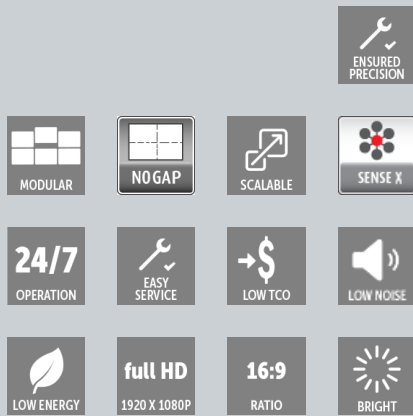

# Barco UniSee

55" bezel-less tiled LCD video wall platform for high brightness applications

reddot award 2018  
best of the best

- Bezel-less design with NoGap technology at 800 cd/m<sup>2</sup>
- Mounting structure with automatic alignment for ensured precision
- Sense X automatic and continuous calibration
- Fastest servicing and diagnosing
- Modular, future-proof platform